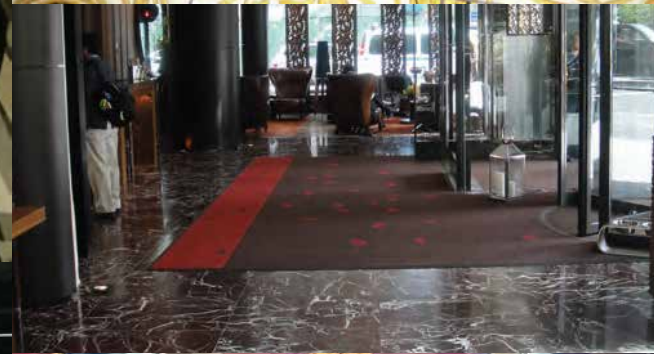

# HOSPITALITY

interior & exterior entrance matting

*Because you never get a second chance  
to make a first impression...*

Email: [contact@imperialdade.com](mailto:contact@imperialdade.com)

Phone: 201-437-7440