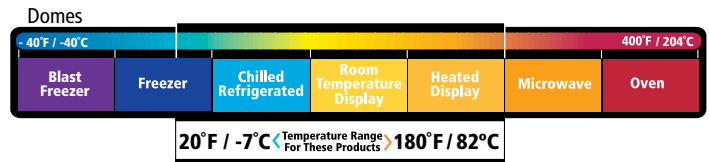

OPS (20°F/-7°C - 180°F/82°C)