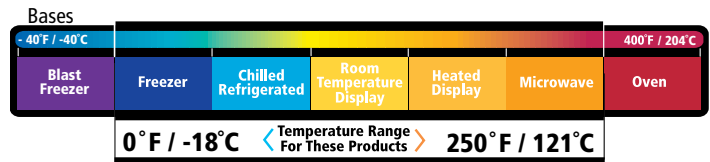

MFPP (0°F/-18°C - 250°F/121°C)