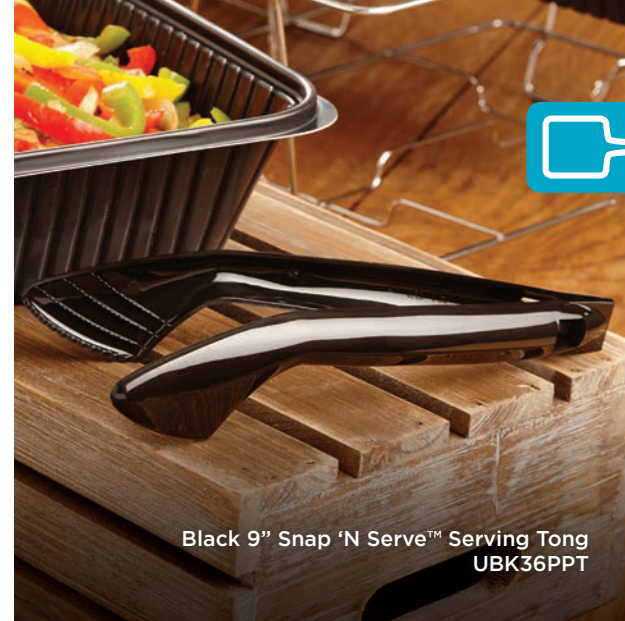

### WHY YOU'LL LOVE IT

**PRESENTATION  
READY**

**DISHWASHER  
SAFE**  
(top shelf only)

**FUNCTIONAL**

Black 9" Snap 'N Serve™ Serving Tong  
UBK36PPT

	ITEM NUMBER	DESCRIPTION	OUTER DIMENSIONS (in inches)	HEIGHT (in inches)	MATERIAL	CASE PACK
 UM72STNG	UCL72STNG	□ Clear 6" Serving Tong	-	6.25	PP	72
	UM72STNG	■ Silver 6" Serving Tong	-	6.25	PP	72
	UBK72STNG	■ Black 6" Serving Tong	-	6.25	PP	72
	UBK72PPST	■ Black 6" Snap 'N Serve™ Serving Tong	-	6.00	PP	72
	UBK36PPT	■ Black 9" Snap 'N Serve™ Serving Tong	-	9.00	PP	36
 UBK36PPT	UCL36T	□ Clear 10" Serving Tong	-	10.80	PS	36
	UBK36T	■ Black 10" Serving Tong	-	10.80	PS	36
	UCL72S	□ Clear 10" Serving Spoon	-	10.00	PS	72
	UM72S	■ Silver 10" Serving Spoon	-	10.00	PS	72
	UBK72S	■ Black 10" Serving Spoon	-	10.00	PS	72
 UBK36PPT	UBK72SPP	■ Black PP 10" Serving Spoon	-	10.00	PP	72
	UCL72F	□ Clear 10" Serving Fork	-	10.00	PS	72
	UM72F	■ Silver 10" Serving Fork	-	10.00	PS	72
	UBK72F	■ Black 10" Serving Fork	-	10.00	PS	72
	UBK72FPP	■ Black PP 10" Serving Fork	-	10.00	PP	72
 UBK36LADL	UBK72LLADLPP	■ Black 0.75 oz. Serving Ladle	-	9.25	PP	72
	UBK36LADL	■ Black 4 oz. Serving Ladle	-	12.00	PS	36
	UBKPP72SP	■ Black 10" Serving Spatula	-	10.00	PP	72
	UBK72SPRD	■ Black 7" Spreader	-	7.50	PS	72
	UBK72PCUT	■ Black 10" Pie Cutter	-	10.00	PS	72