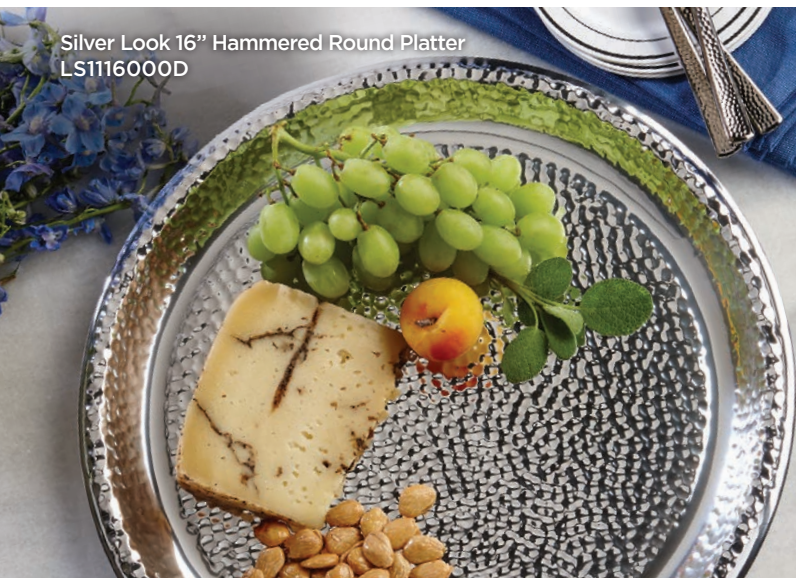

Black 18" SturdiWare® Round Platter
9018

Silver Look 16" Hammered Round Platter
LS1116000D