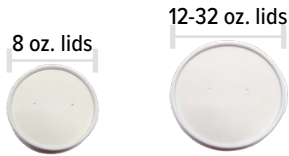

## PLA-LINED FOOD CONTAINERS CUSTOM MOQ: STARTING AT 50,000 PCS.

ITEM NUMBER	ITEM	SIZE	MATERIAL & DESCRIPTION	CASE PACK
PLFC-8	8 oz. Food Container	8 oz.	SBS, PLA Coated Inside, Compostable	1,000 (20/50)
PLFC-12	12 oz. Food Container	12 oz.	SBS, PLA Coated Inside, Compostable	500 (20/25)
PLFC-16	16 oz. Food Container	16 oz.	SBS, PLA Coated Inside, Compostable	500 (20/25)
PLFC-32	32 oz. Food Container	32 oz.	SBS, PLA Coated Inside, Compostable	500 (10/50)