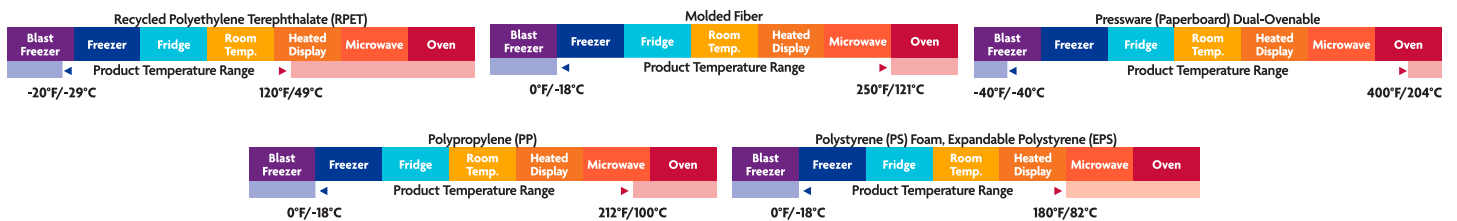

Tomato Trays

Product Number	Description	Material	Top Out Dimensions	Case Cube (CUF)	Case Pack	Cases Pallet	Cases Truckload
M12X5T35J168	PP Tomato 12 X 5 2.5 Lb W/J Trap-Black	CFPP	11.7 X 5.45 X 3.5	4.22	168	24	720
89200TBE6	TFFP Tomato De-Nest 2-Blacklam	PP - Barrier	12.39 X 10.24 X 2.0	3.38	90	28	840
8925TWRB	TFFP Tomato 3.0" No Lam-White	PP	12.39 X 10.24 X 3.0	49.58	1260	1	60
8925TBN	TFFP Tomato 3.0" No Lam-Black	PP	12.39 X 10.24 X 3.0	3.38	90	28	840
1240TW	PP Tomato 12X5 4.0" Deep-White	PP	12.39 X 5.45 X 4.0	3.38	140	28	840