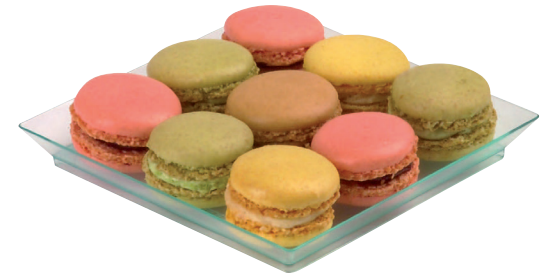

Square Transparent Green "Klarity" Dish

5.1 x 5.1 in Material: Plastic Color:Transparent Green
QTY: 100 pcs (2 x 50 pcs)
SKU: 210KLAR1313

Clear Recyclable "Klarity" Lid

5.11 x 5.11 x 1.18 in in Material: Plastic Color:Clear
QTY: 100 pcs (2 x 50 pcs)
SKU: 210KLARL1313L