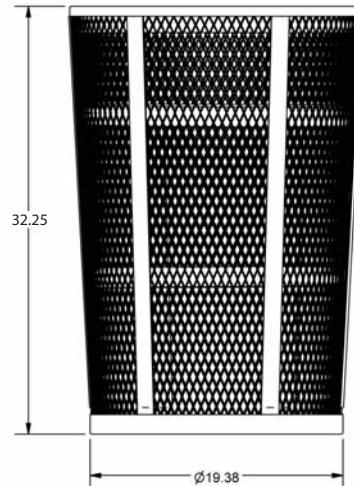

Expanded Metal EXP-52 Specifications

Dimensions represent can only lid accounted for separately

Dome Top (DT) Lid Option

Rain Cap (RC) Lid Option

Ash & Trash (AT) Lid Option

Flat Top (FT) Lid Option

Swing Top (SWT) Lid Option

Product Features

- Body constructed of 13 gauge expanded metal
- 6 vertical 16 gauge slats for vertical strength
- 2 horizontal 16 gauge slats for horizontal strength
- Top lip and bottom dish are made of 18 gauge

Options:

- Black high density polyethylene rigid plastic liner
- 5 Lid options available (Color Painted)
 - Dome Top (DT), Rain Cap (RC), Ash / Trash Top(AT), Swing Top (SWT) and Flat Top (FT)
- Anchor Kit and Lid Attachment Kit
- Available in PMS: BLACK #6C , Red = PMS#201, Blue = PMS#294 or Green = PMS # 364C
- Custom colors available upon request

Item Number	Capacity	Dimensions	Weight	Finishes
EXP52	48 gallons	23 3/4" dia x 32 1/4 " high	33 lbs	Black (BK), Green (GN), Blue (BL), Red (RD)
EXP52	48 gallons	23 3/4" dia x 32 1/4 " high	35 lbs	Galvanized