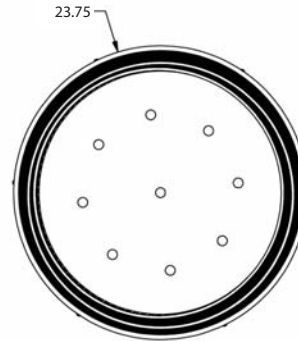

Expanded Metal EXP-52 Specifications

Dimensions represent can only lid accounted for separately

Dome Top (DT) Lid Option

Rain Cap (RC) Lid Option

Ash & Trash (AT) Lid Option

Flat Top (FT) Lid Option

Swing Top (SWT) Lid Option

Product Features

- Body constructed of 13 gauge expanded metal
- 6 vertical 16 gauge slats for vertical strength
- 2 horizontal 16 gauge slats for horizontal strength
- Top lip and bottom dish are made of 18 gauge

Options:

- Black high density polyethylene rigid plastic liner
- 5 Lid options available (Color Painted)
 - Dome Top (DT), Rain Cap (RC), Ash / Trash Top(AT), Swing Top (SWT) and Flat Top (FT)
- Anchor Kit and Lid Attachment Kit
- Available in PMS: BLACK #6C , Red = PMS#201, Blue = PMS#294 or Green = PMS # 364C
- Custom colors available upon request

Item Number	Capacity	Dimensions	Weight	Finishes
EXP52	48 gallons	23 3/4" dia x 32 1/4 " high	33 lbs	Black (BK), Green (GN), Blue (BL), Red (RD)
EXP52	48 gallons	23 3/4" dia x 32 1/4 " high	35 lbs	Galvanized