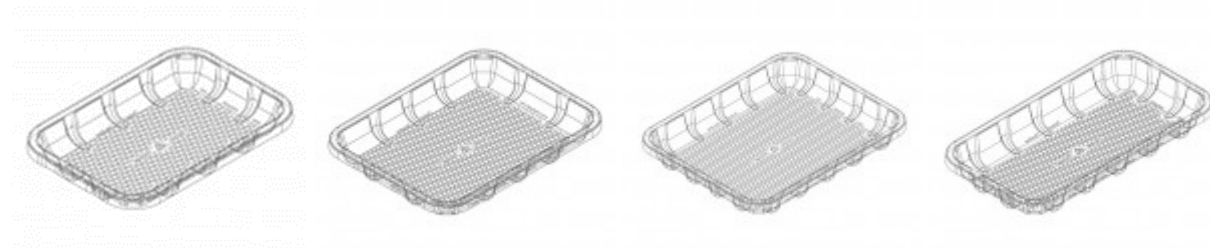

Meat, Fish, and Produce Trays

Easypak offers a complete line of post-consumer recycled APET meat trays designed to enhance the display of freshly packed meats and other deli products. Using our proprietary, patent-pending honey-comb like structure enhanced by other practical and ingenious features, the trays capture and hold juices and liquids even when inverted. These sturdy trays are designed to be stretch wrapped without warping or puncturing the film. Easypak's meat trays are extremely eco-friendly, made with post-consumer recycled plastic and are themselves 100% fully recyclable; they are perfect substitutes for foam trays.

Item#	Description	Size
MT-1D-BLK	#1 deep meat tray, black	5.25" x 5.25" x 1.125"
MT-1D-CL	#1 deep meat tray, clear	5.25" x 5.25" x 1.125"
MT-1S-BLK	#1 shallow meat tray, black	5.25" x 5.25" x .6"
MT-1S-CL	#1 shallow meat tray, clear	5.25" x 5.25" x .6"
MT-2D-BLK	#2 deep meat tray, black	8.25" x 5.75" x 1"
MT-2D-CL	#2 deep meat tray, clear	8.25" x 5.75" x 1"
MT-2S-BLK	#2 shallow meat tray, black	8.25" x 5.75" x 0.5"
MT-2S-CL	#2 shallow meat tray, clear	8.25" x 5.75" x 0.5"
MT-3P-BLK	#3 meat tray, black	8.75 x 6.5 x 1.25"