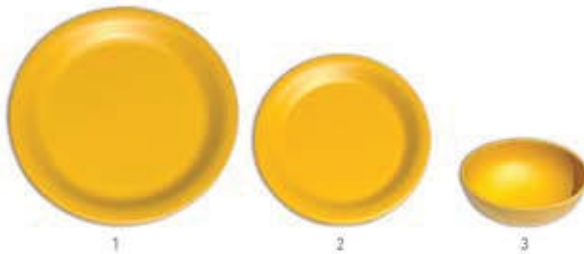

CLASSIC

REUSABLE

The elegance of classic plates and bowls. Made from the ground up to be sustainable and eco-friendly. World-class materials molded into smooth, and sturdy shape.

CLASSIC ROUND PLATES

		Case
1	21278 7" Classic Round Deep Plate	48/case
2	21277 10" Classic Round Plate	24/case
3	21443 9.5" Playa Bowl (22oz)	24/case
4	21276 9.5" Gumbo Bowl (54oz)	12/case

CLASSIC COLORS

REUSABLE

These collection will surely bring colors to your parties and events. Durable, Heavy-duty, and Easy to clean.

COLORED CLASSIC - RED

- | | | | |
|---|------------------|-----------------------|----------|
| 4 | 21277P486 | Red 10" Deep Plate | 195/case |
| 5 | 21278P485 | Red 7" Deep Plate | 75/case |
| 6 | 21564P485 | 9oz Red 4" Fruit Bowl | 30/case |

COLORED CLASSIC - LIME

- | | | | |
|---|------------------|---------------------|----------|
| 7 | 21277P376 | Lime 10" Deep Plate | 195/case |
| 8 | 21278P376 | Lime 7" Deep Plate | 75/case |
| 9 | 21564P376 | 9oz Lime Fruit Bowl | 30/case |