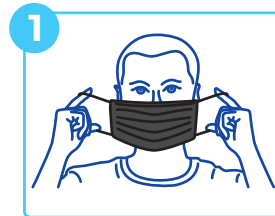

PREMIUM-PPE

CONTACT US

Support@Premium-PPE.com

www.Premium-PPE.com

888-267-1801

ASTM Level 2 & 3

Color	black
Filtration - BFE	>98%
Filtration - PFE	>98%
Fluid Resistance, mmHG	160
Delta P, mmH ₂ O/cm ²	<6.0
Flame Spread	Class 1
Ear loop	black elastic
Packaging	50/box - 500/cs

How to wear a mask correctly

Use elastic ear loops to place mask with the blue side as the outer layer.

Stretch mask to cover nose and mouth.

Pinch nose wire and mold to face.

Unhook elastic ear loops, discard, and wash hands.