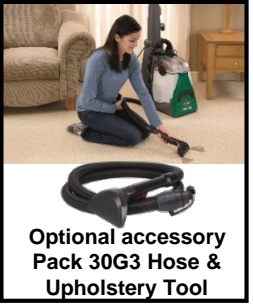

www.bissellcommercial.com

A Specialist in Floor Care Products!

Carpet Extractor BG10

BG10® Works Hard You Work Smart... and Finish Strong.

- 2 motors and DirtLifter® power brush
- 2 large capacity tanks
- Adjustable handle
- Easy-Clean brush roller
- 25 foot Extension Cord – 50 foot Cleaning Reach
- Cleans forward and back
- Powerful edge-to-edge suction
- Weighs 42 lbs.

Portable Extractor BGSS1481

Little Green Pro is our most powerful portable spot cleaner. Little Green Pro combines powerful vacuum suction, brushing action and cleaning solution to remove dirt & stains.