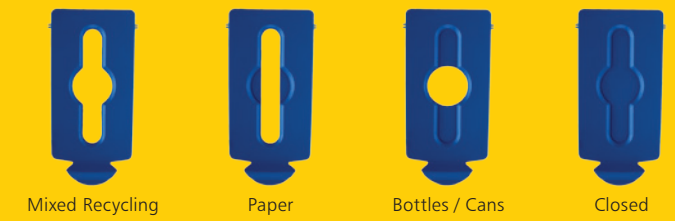

7 COLORS

Color-coding creates consistent visual cues for patrons and staff when sorting recyclables.

4 LID OPTIONS

Restrictive lid shapes ensure the right recyclables get into the right bins. For an open top option, no insert needed.

10 WASTE STREAM LABELS

Expert designed waste stream labels feature 3 visual cues: the recycling symbol, a waste stream icon and verbiage proven to increase recycling effectiveness.

SNAP-IN CONNECTOR

Connect bases without the use of tools or hardware.