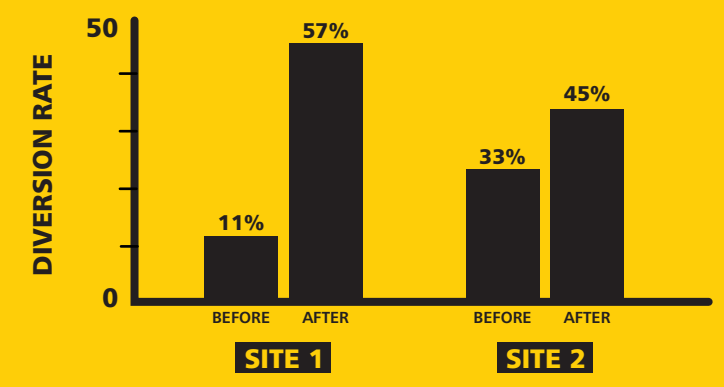

SlimJim

SLIM JIM[®]

RECYCLING

STATION

INCREASE RECYCLING EFFECTIVENESS

IN-FIELD STUDY YIELDED HIGH DIVERSION RATES

Improving recycling effectiveness has a positive environmental impact, helps facilities achieve sustainability initiatives and can lead to cost savings. Slim Jim® Recycling Station is proven to increase recycling effectiveness.

7 COLORS

Color-coding creates consistent visual cues for patrons and staff when sorting recyclables.

4 LID OPTIONS

Restrictive lid shapes ensure the right recyclables get into the right bins. For an open top option, no insert needed.

10 WASTE STREAM LABELS

Expert designed waste stream labels feature 3 visual cues: the recycling symbol, a waste stream icon and verbiage proven to increase recycling effectiveness.

SNAP-IN CONNECTOR

Connect bases without the use of tools or hardware.